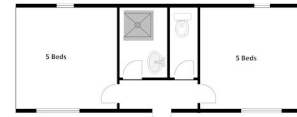

Bedding Layout

Grey Gum Lodge: 31 + 3 Beds

Blackwood Lodge: 31 + 3 Beds

Unit 2: 10 Beds

Unit 3: 10 Beds

Olympic Units 5-8

Unit 6: 10 Beds

Unit 5: 10 Beds

Unit 7: 10 Beds

Unit 8: 10 Beds