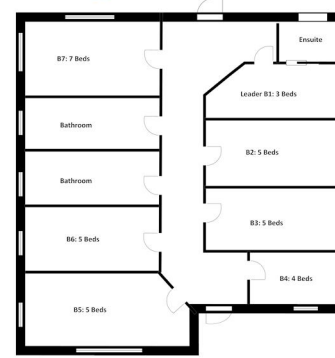

Bedding Layout

Grey Gum Lodge: 31 + 3 Beds

Blackwood Lodge: 31 + 3 Beds

Unit 2: 10 Beds

Unit 3: 10 Beds

Olympic Units 5-8

Unit 6: 10 Beds

Unit 5: 10 Beds

Unit 7: 10 Beds

Unit 8: 10 Beds