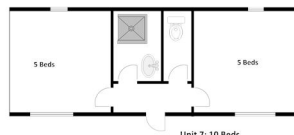

Bedding Layout

Grey Gum Lodge: 31 + 3 Beds

Blackwood Lodge: 31 + 3 Beds

Unit 2: 10 Beds

Unit 3: 10 Beds

Olympic Units 5-8

Unit 6: 10 Beds

Unit 5: 10 Beds

Unit 7: 10 Beds

Unit 8: 10 Beds