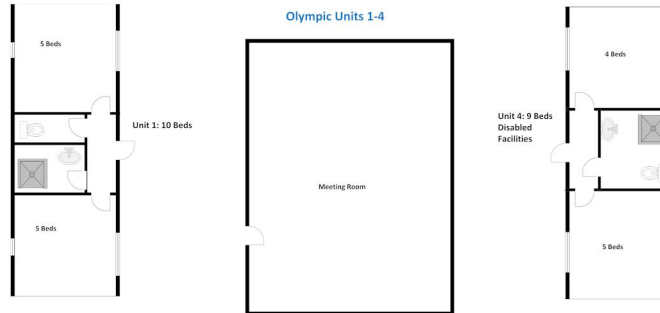

Bedding Layout

Grey Gum Lodge: 31 + 3 Beds

Blackwood Lodge: 31 + 3 Beds

Unit 2: 10 Beds

Unit 3: 10 Beds

Olympic Units 5-8

Unit 6: 10 Beds

Unit 5: 10 Beds

Unit 7: 10 Beds

Unit 8: 10 Beds