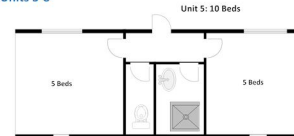

Bedding Layout

Grey Gum Lodge: 31 + 3 Beds

Blackwood Lodge: 31 + 3 Beds

Unit 2: 10 Beds

Unit 3: 10 Beds

Olympic Units 5-8

Unit 6: 10 Beds

Unit 5: 10 Beds

Unit 7: 10 Beds

Unit 8: 10 Beds