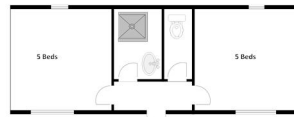

Bedding Layout

Grey Gum Lodge: 31 + 3 Beds

Blackwood Lodge: 31 + 3 Beds

Unit 2: 10 Beds

Unit 3: 10 Beds

Olympic Units 5-8

Unit 6: 10 Beds

Unit 5: 10 Beds

Unit 7: 10 Beds

Unit 8: 10 Beds