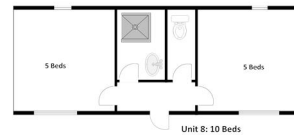

Bedding Layout

Grey Gum Lodge: 31 + 3 Beds

Blackwood Lodge: 31 + 3 Beds

Unit 2: 10 Beds

Unit 3: 10 Beds

Olympic Units 5-8

Unit 6: 10 Beds

Unit 5: 10 Beds

Unit 7: 10 Beds

Unit 8: 10 Beds