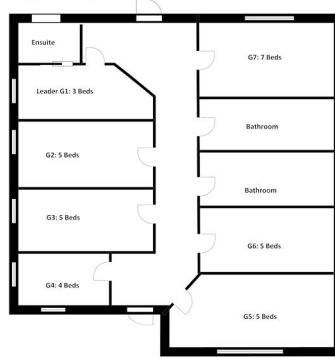

Bedding Layout

Grey Gum Lodge: 31 + 3 Beds

Blackwood Lodge: 31 + 3 Beds

Unit 2: 10 Beds

Unit 3: 10 Beds

Olympic Units 5-8

Unit 6: 10 Beds

Unit 5: 10 Beds

Unit 7: 10 Beds

Unit 8: 10 Beds