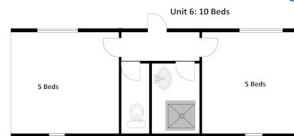

Bedding Layout

Grey Gum Lodge: 31 + 3 Beds

Blackwood Lodge: 31 + 3 Beds

Unit 2: 10 Beds

Unit 3: 10 Beds

Olympic Units 5-8

Unit 6: 10 Beds

Unit 5: 10 Beds

Unit 7: 10 Beds

Unit 8: 10 Beds